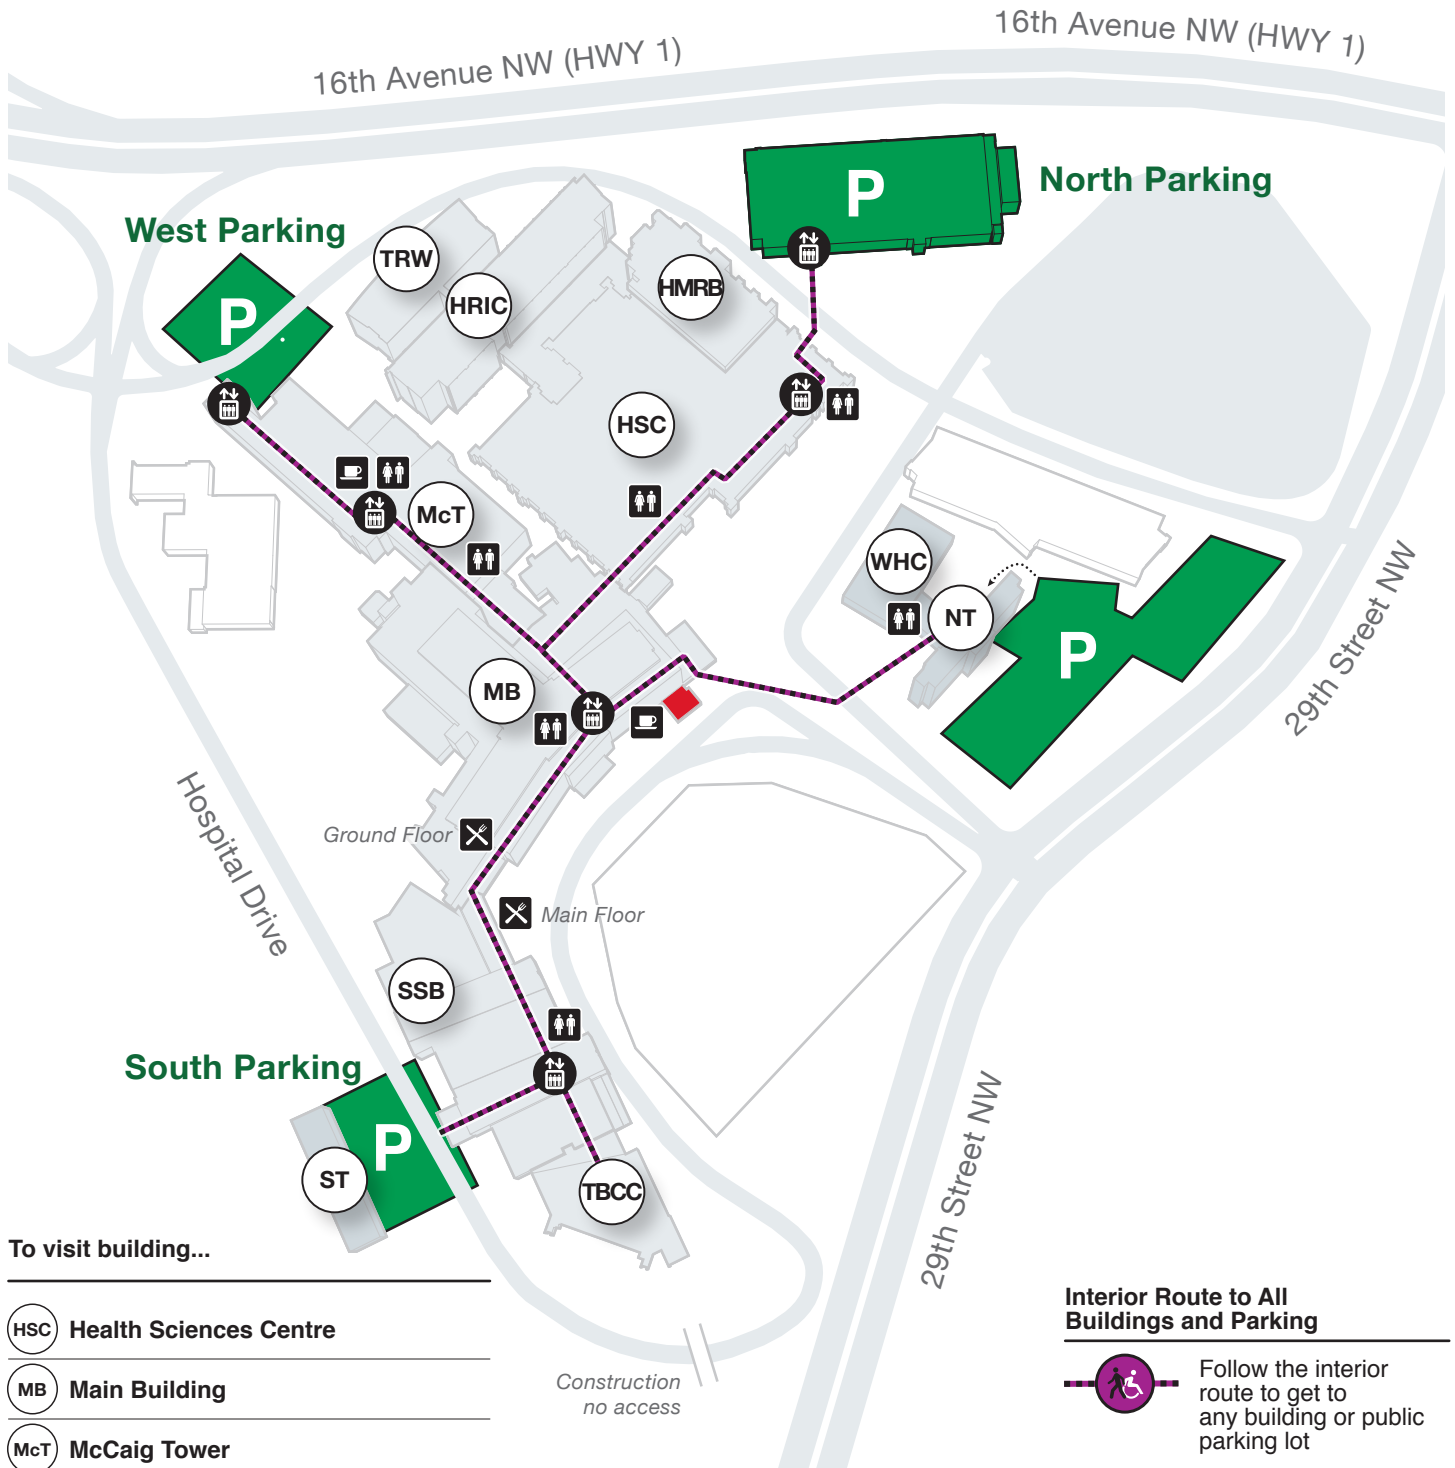

To visit building...	Use Site Entrance	Best Parking	Best drop-off	Parking Payment & Accessibility
HSC Health Sciences Centre	East	North Parking	G	<ul style="list-style-type: none"> Any pay station can be used to pay for any lot. Pay stations are located in all parking areas and most building entrances. Accessible parking is available in all public parking lots and secondary surface lots. Parking pay stations accept cash and all major credit cards. <ul style="list-style-type: none"> P Primary parking lots P Secondary surface parking A Drop-off point Accessible parking Interior route to all buildings
MB Main Building	West	West Parking	A	
McT McCaig Tower	West	West Parking	E	
NT North Tower	East	East Parking	H	
ST South Tower	West	South Parking	D	
SSB Special Services Building	West	South Parking	B	
TBCC Tom Baker Cancer Centre	West	South Parking	C D	
WHC Women's Health Centre	East	East Parking	H	

To visit building...

- HSC Health Sciences Centre

- MB Main Building

- McT McCaig Tower

- NT North Tower

- ST South Tower

- SSB Special Services Building

- TBCC Tom Baker Cancer Centre

- WHC Women's Health Centre

*Construction
no access*

Interior Route to All Buildings and Parking

Follow the interior route to get to any building or public parking lot

Amenities

- Public Washrooms
- Cafeteria
- Coffee Shop