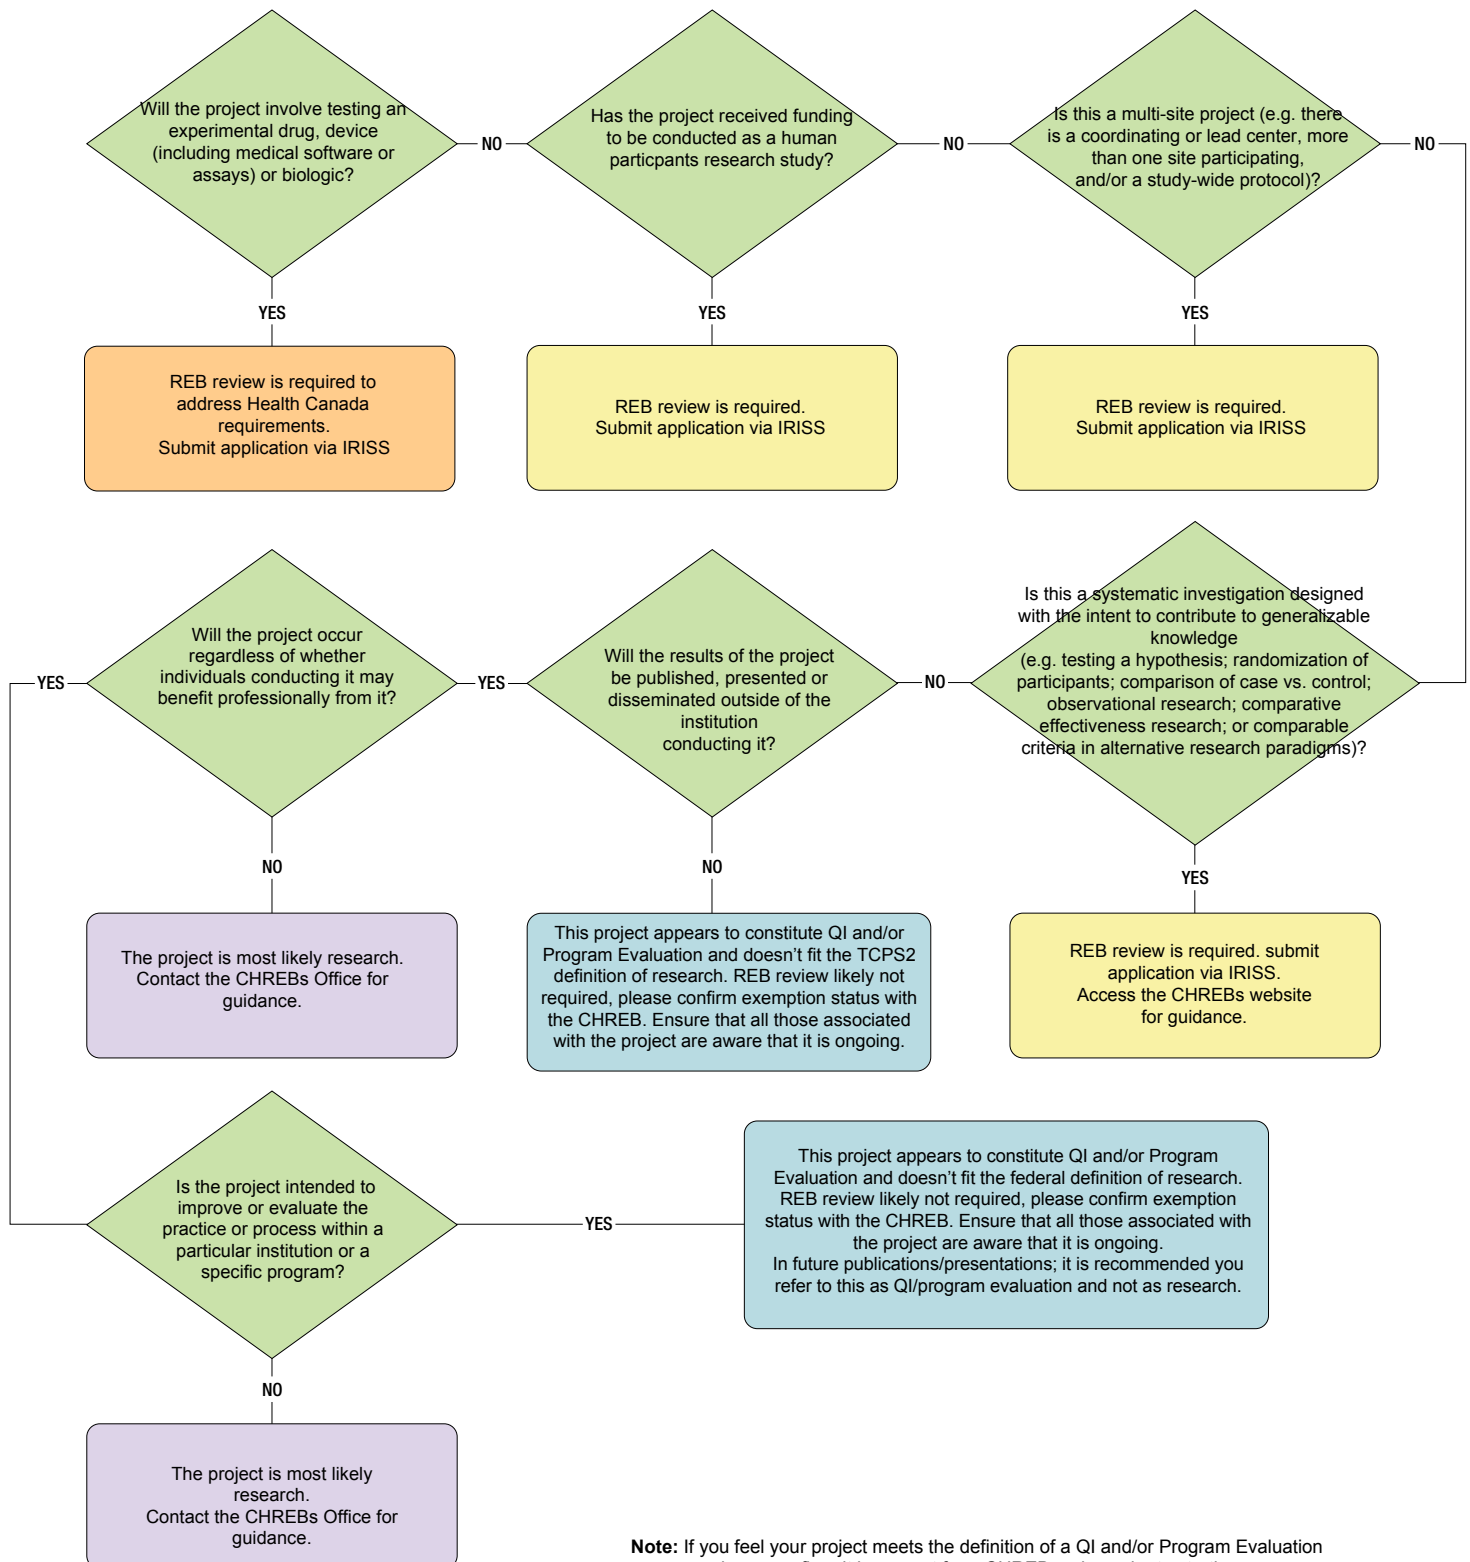

A Project Categorization Decision Tree (QA/QI/PE vs. Research)

Note: If you feel your project meets the definition of a QI and/or Program Evaluation program, please confirm it is exempt from CHREB review prior to starting your project. **CHREB approval cannot be granted retrospectively.**