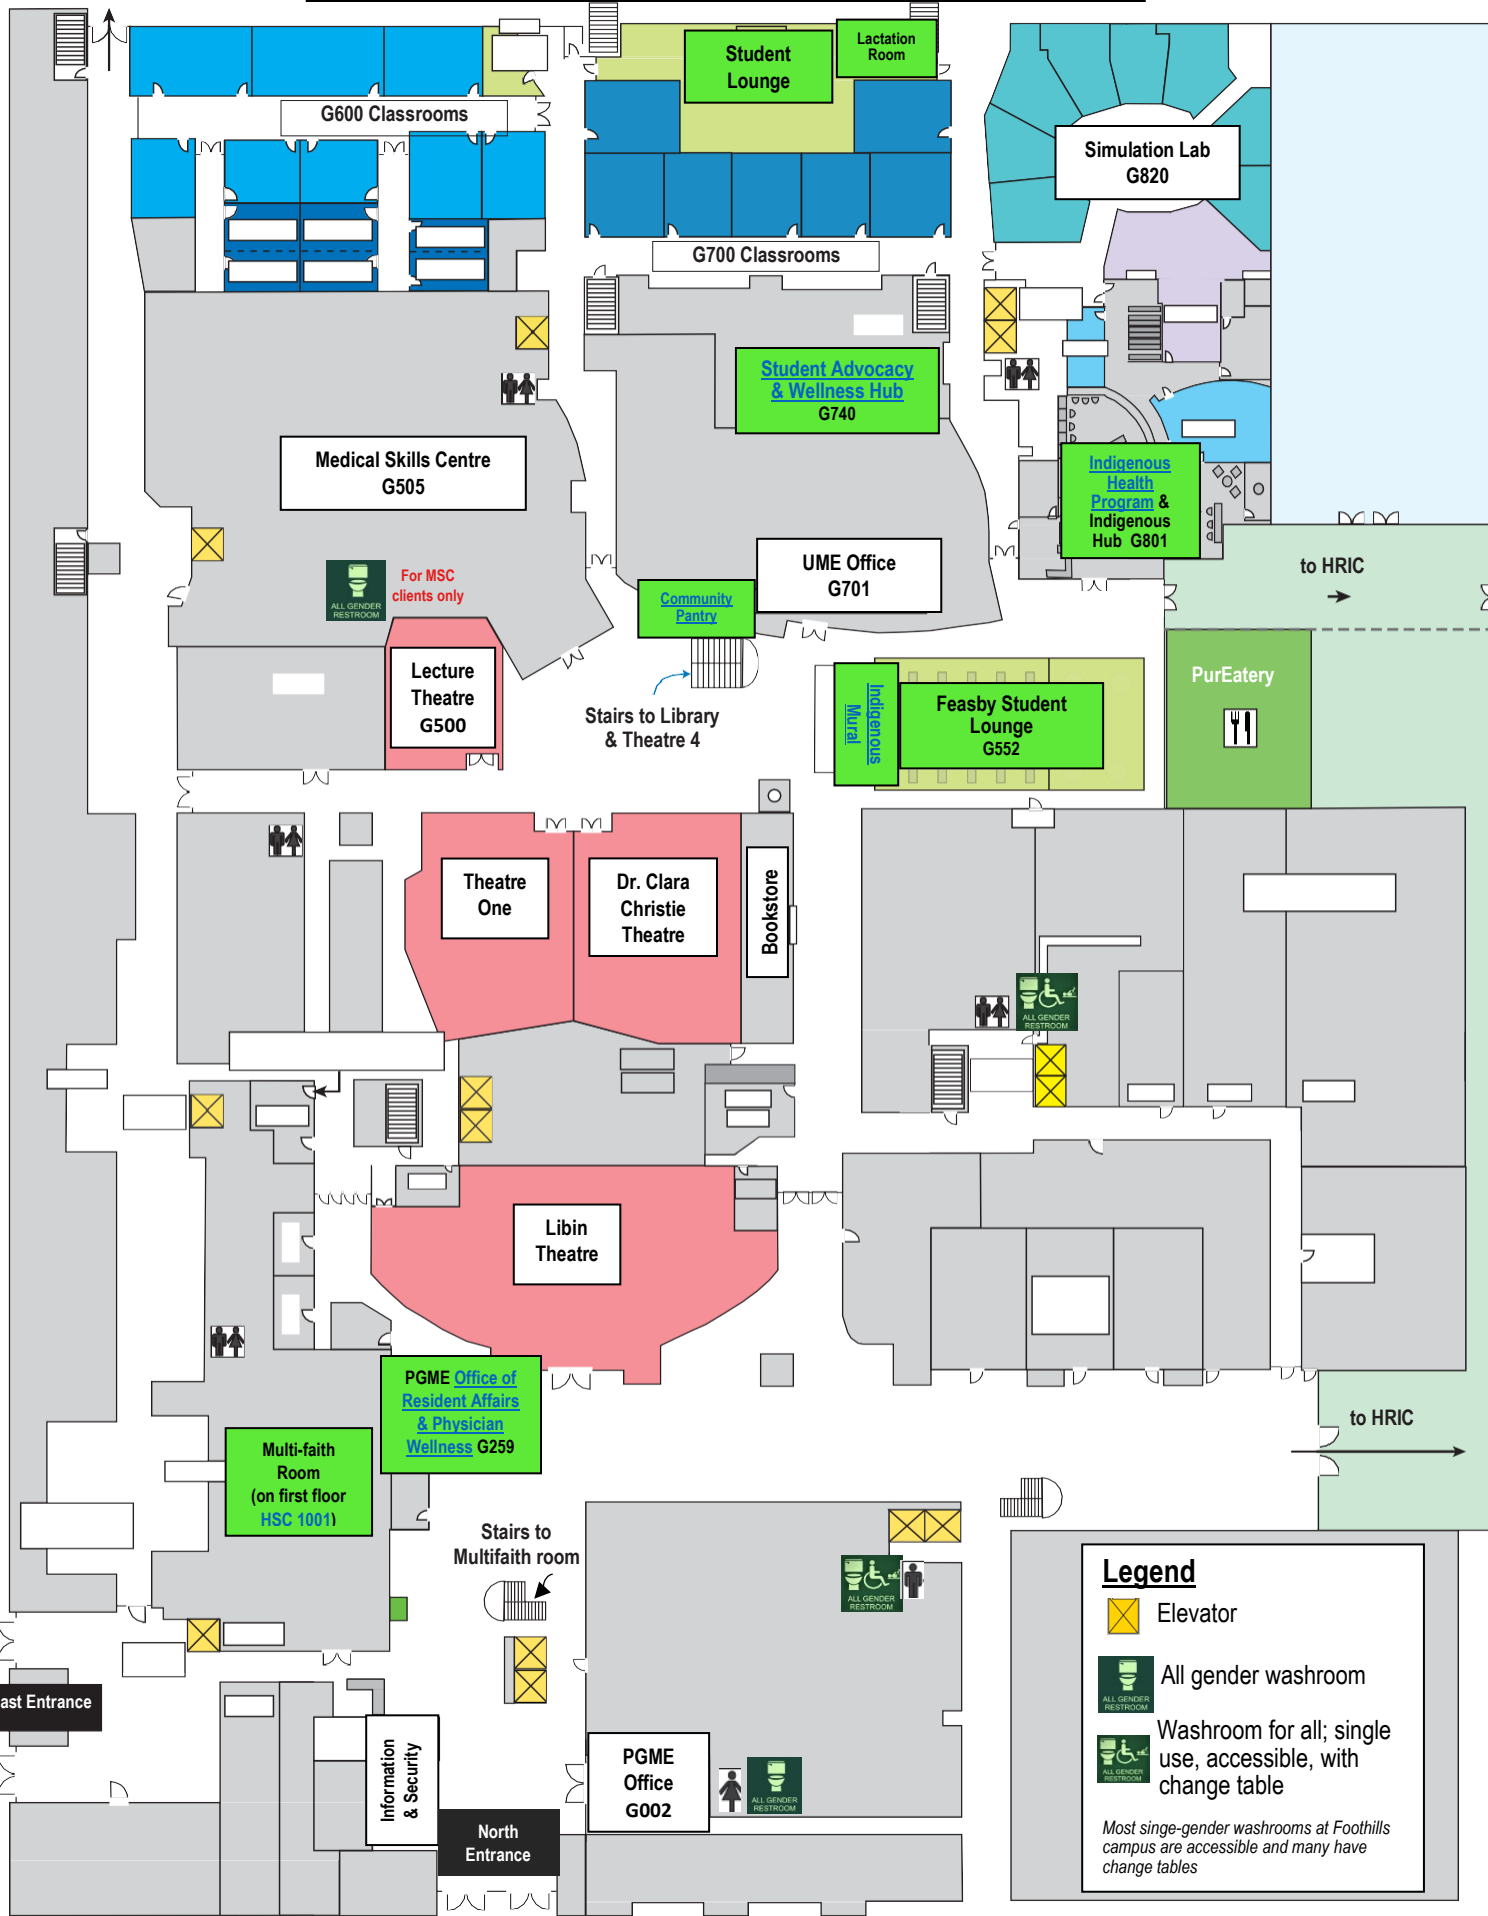

Health Sciences Centre – Inclusive Spaces Map (ground floor)

Legend

-  Elevator
-  All gender washroom
-  Washroom for all; single use, accessible, with change table

Most single-gender washrooms at Foothills campus are accessible and many have change tables

Windows

Elevator "h"

Foothills Hospital

Health Sciences Centre 1st Floor

Corridor 14022

Health Sciences Library

← Health Science Library

Stairs to
O'Brien Centre, (1st/2nd floors),
HSC Library, Theatres 3 & 4,
Rooms, 1405a & 1405b

Main Level

Theatre
4

Rooms 1496W
& 1497W

ALL GENDER RESTROOM
ALL GENDER RESTROOM

Corridor to small group rooms

Theatre
3

Health Sciences Library

1463A
1463B
1464A
1464B

1461B
1462B

Theatres
3 & 4

To HRIC & Theatre 3

O'Brien Centre

1402 1403 1404

1508 1506 1504

1509A 1509 1503

1501
Bioinformatics Lab