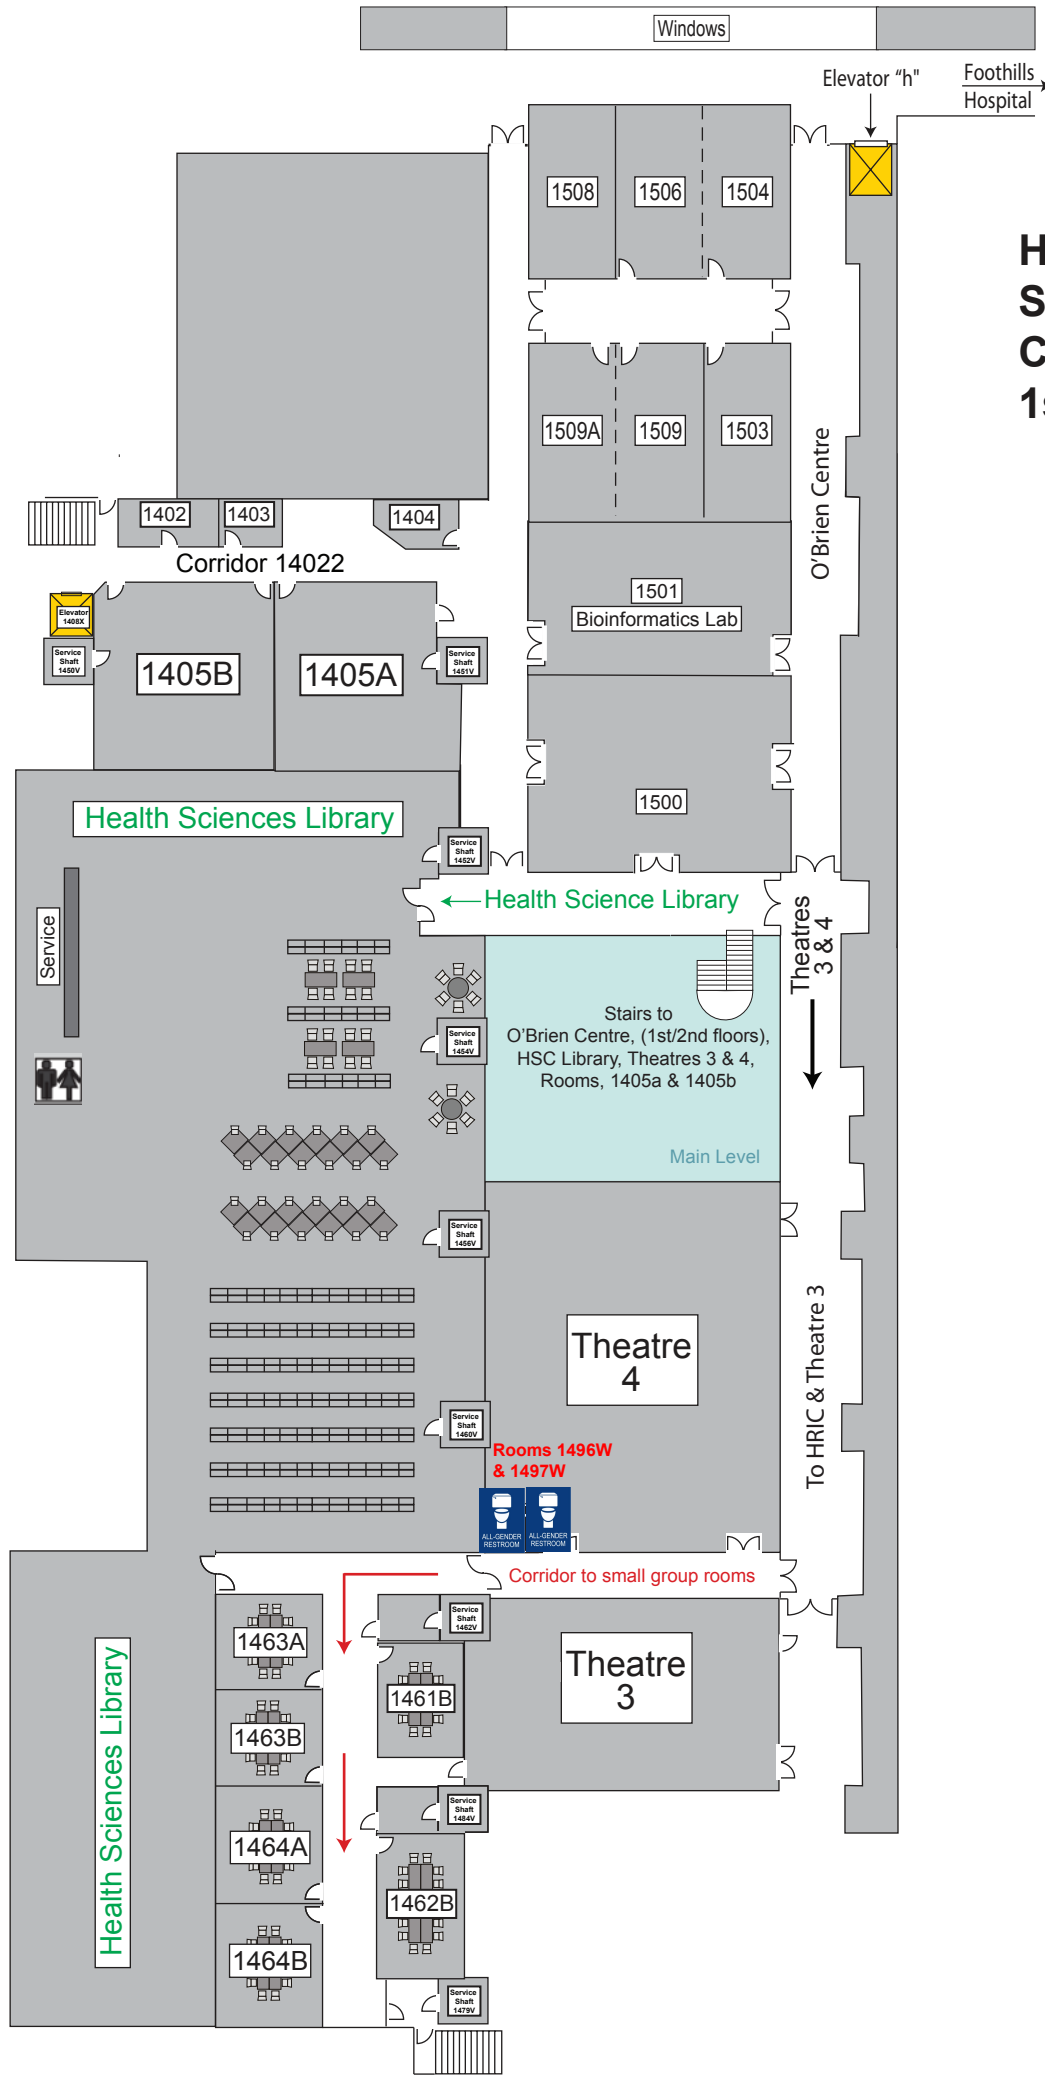

Health Sciences Centre – Inclusive Spaces Map (ground floor)

Legend

-  Elevator
-  All gender washroom
-  Washroom for all; single use, accessible, with change table

Most single-gender washrooms at Foothills campus are accessible and many have change tables

Windows

Elevator "h"

Foothills Hospital

Health Sciences Centre 1st Floor

Corridor 14022

Health Sciences Library

← Health Science Library

Stairs to
O'Brien Centre, (1st/2nd floors),
HSC Library, Theatres 3 & 4,
Rooms, 1405a & 1405b

Main Level

Theatre
4

Rooms 1496W
& 1497W

ALL GENDER RESTROOM
ALL GENDER RESTROOM

Corridor to small group rooms

Theatre
3

Health Sciences Library

1463A
1463B
1464A
1464B

1461B
1462B

Theatres
3 & 4

To HRIC & Theatre 3

O'Brien Centre

1402 1403 1404

1508 1506 1504

1509A 1509 1503

1501
Bioinformatics Lab