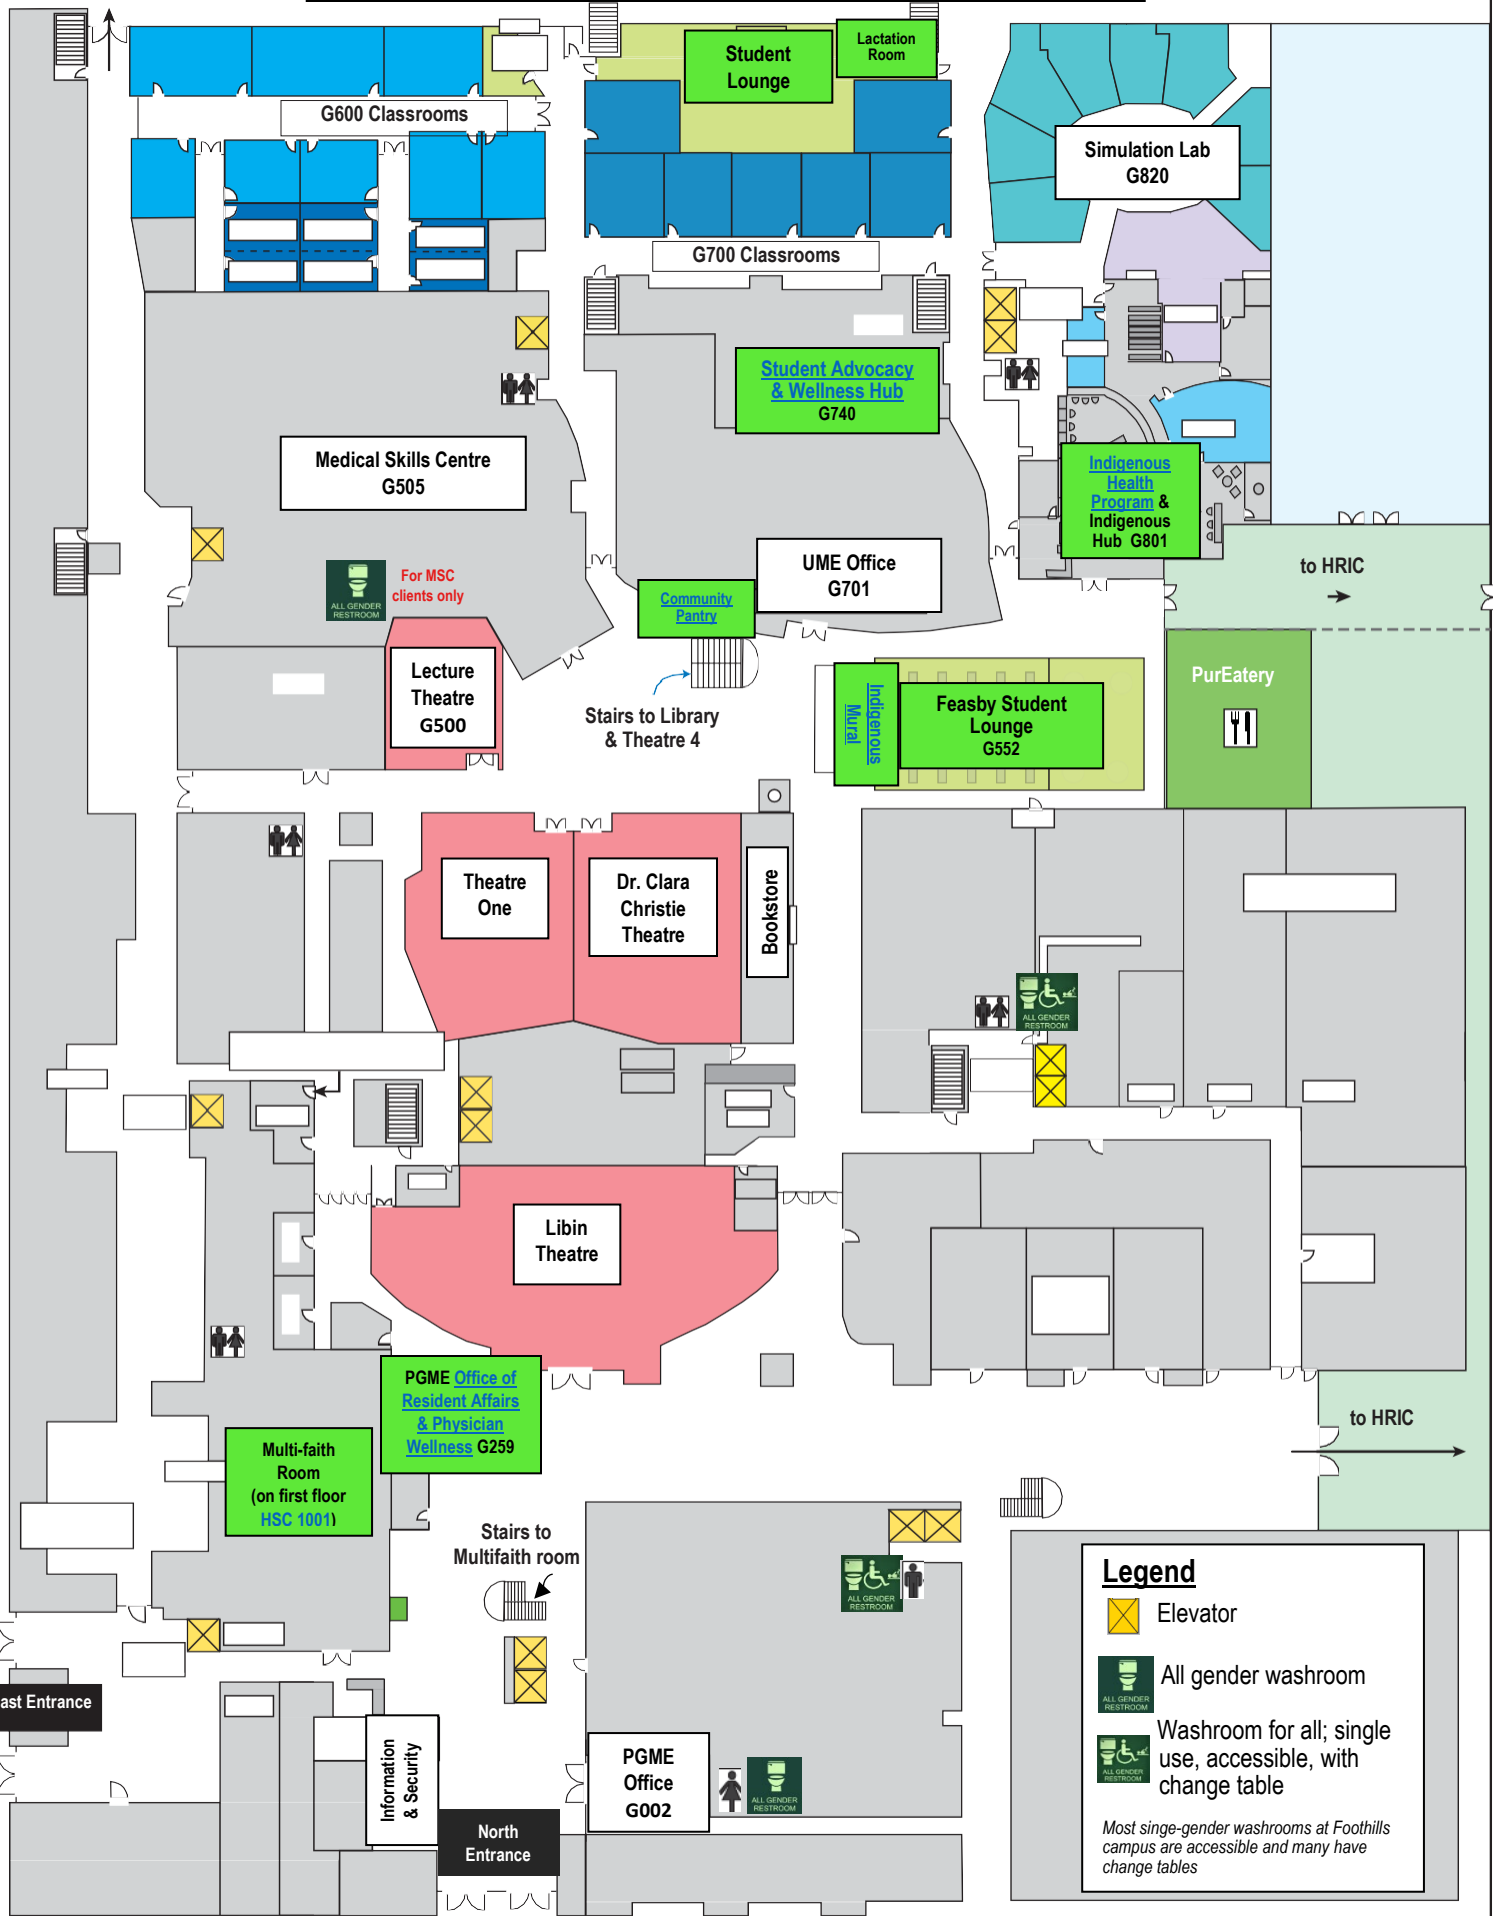

Health Sciences Centre – Inclusive Spaces Map (ground floor)

Legend

- Elevator
- All gender washroom
- Washroom for all; single use, accessible, with change table

Most single-gender washrooms at Foothills campus are accessible and many have change tables